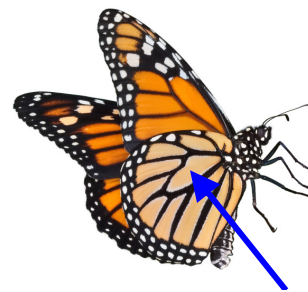

Where to place the TAG

Discal Cell