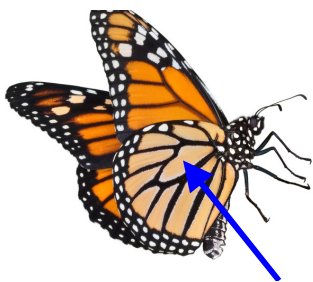

### Male Monarch:

Thin veins and black dots on the top side of the lower wing

Small bump visible in the side view

### Female Monarch:

Thicker black veins, no black dots

No bump on side view

## Where to place the TAG

Discal Cell

Press & hold tag three seconds then release!