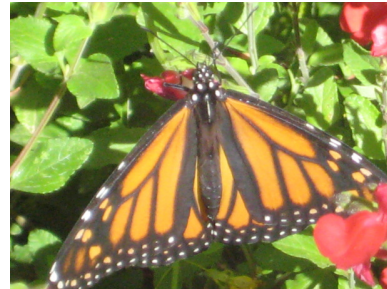

Female Monarch:

Thicker black veins, no black dots