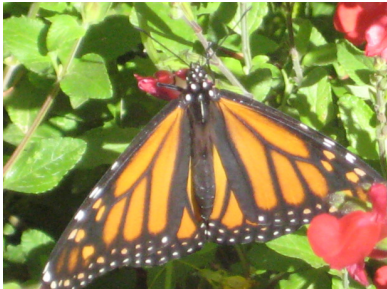

Female Monarch:

Thicker black veins, no black dots